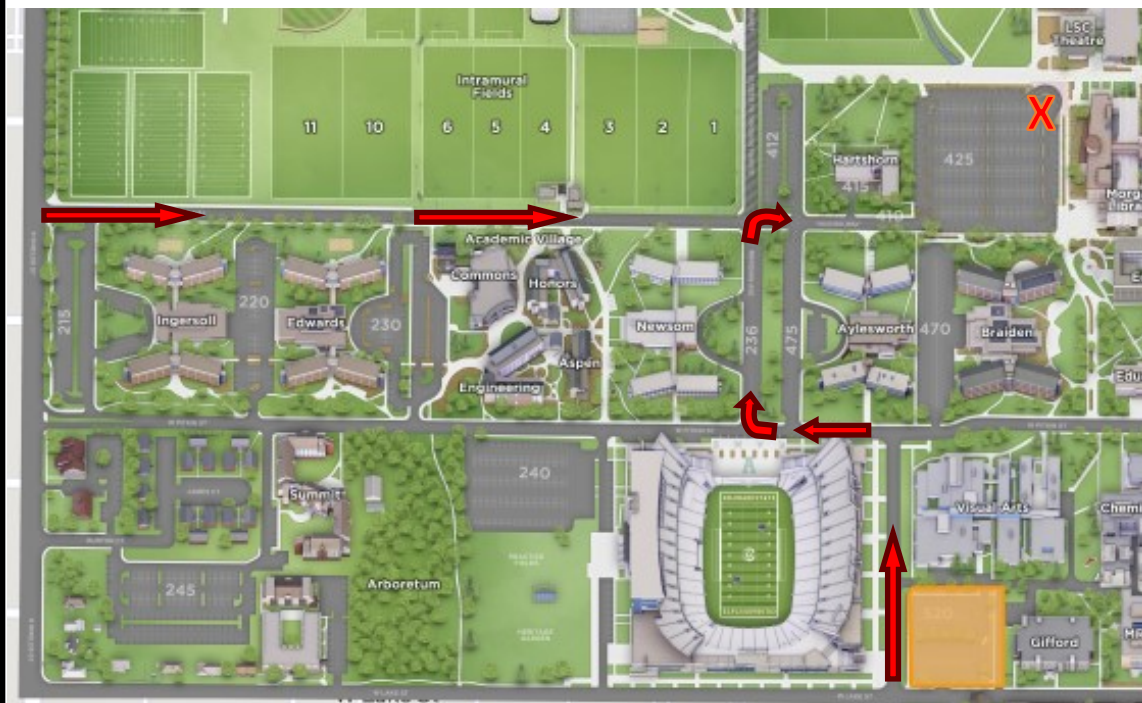

**Directions to the Engineering Lot:**

From Laurel Avenue (located between Shields and College Avenue), turn south onto Meldrum. Continue straight into the parking lot. The Lory Student Center is located toward the south-west corner of the lot near the bus loop.

**Directions to the Morgan Library Lot:**

If coming from the west—from Shields (between Prospect and Laurel), turn east onto Hughes Way. The Parking Lot is straight ahead, the student center is located toward the north-east corner of the lot.

Alternatively, from Prospect, turn north onto Whitcomb. Turn west onto W. Pitkin. Turn north onto Meridian Ave. At the stop sign, turn east onto Hughes Way.